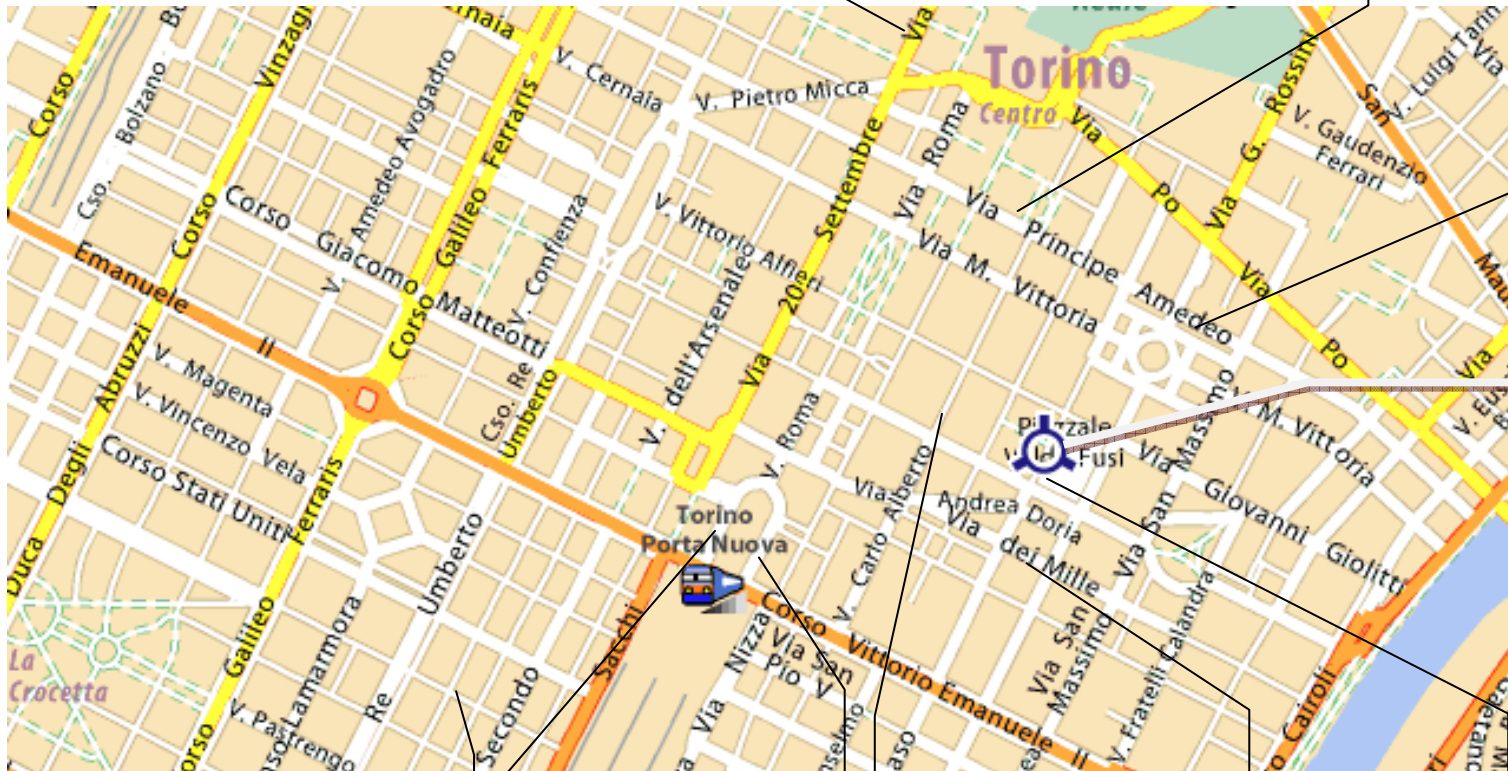

NITROGEN WORKSHOP - HOTELS

Town House
70 – 4 st (1
km)

Des Artistes –
3 st (600 mt)

Amadeus e
Teatro – 3 st
(600 mt)

NITROGEN
WORKSHOP
SITE

Montevecchio
– 2 st (1,5 km)

NH Jolly Hotel
Ligure – 4 st
(700 mt)

Avalon – 1 st
(200 mt)

Hotel Victoria
– 4 st (in front)

Roma e Rocca
Cavour – 3 st
(800 mt)

Grand Hotel
Sitea – 4 st
(200 mt)